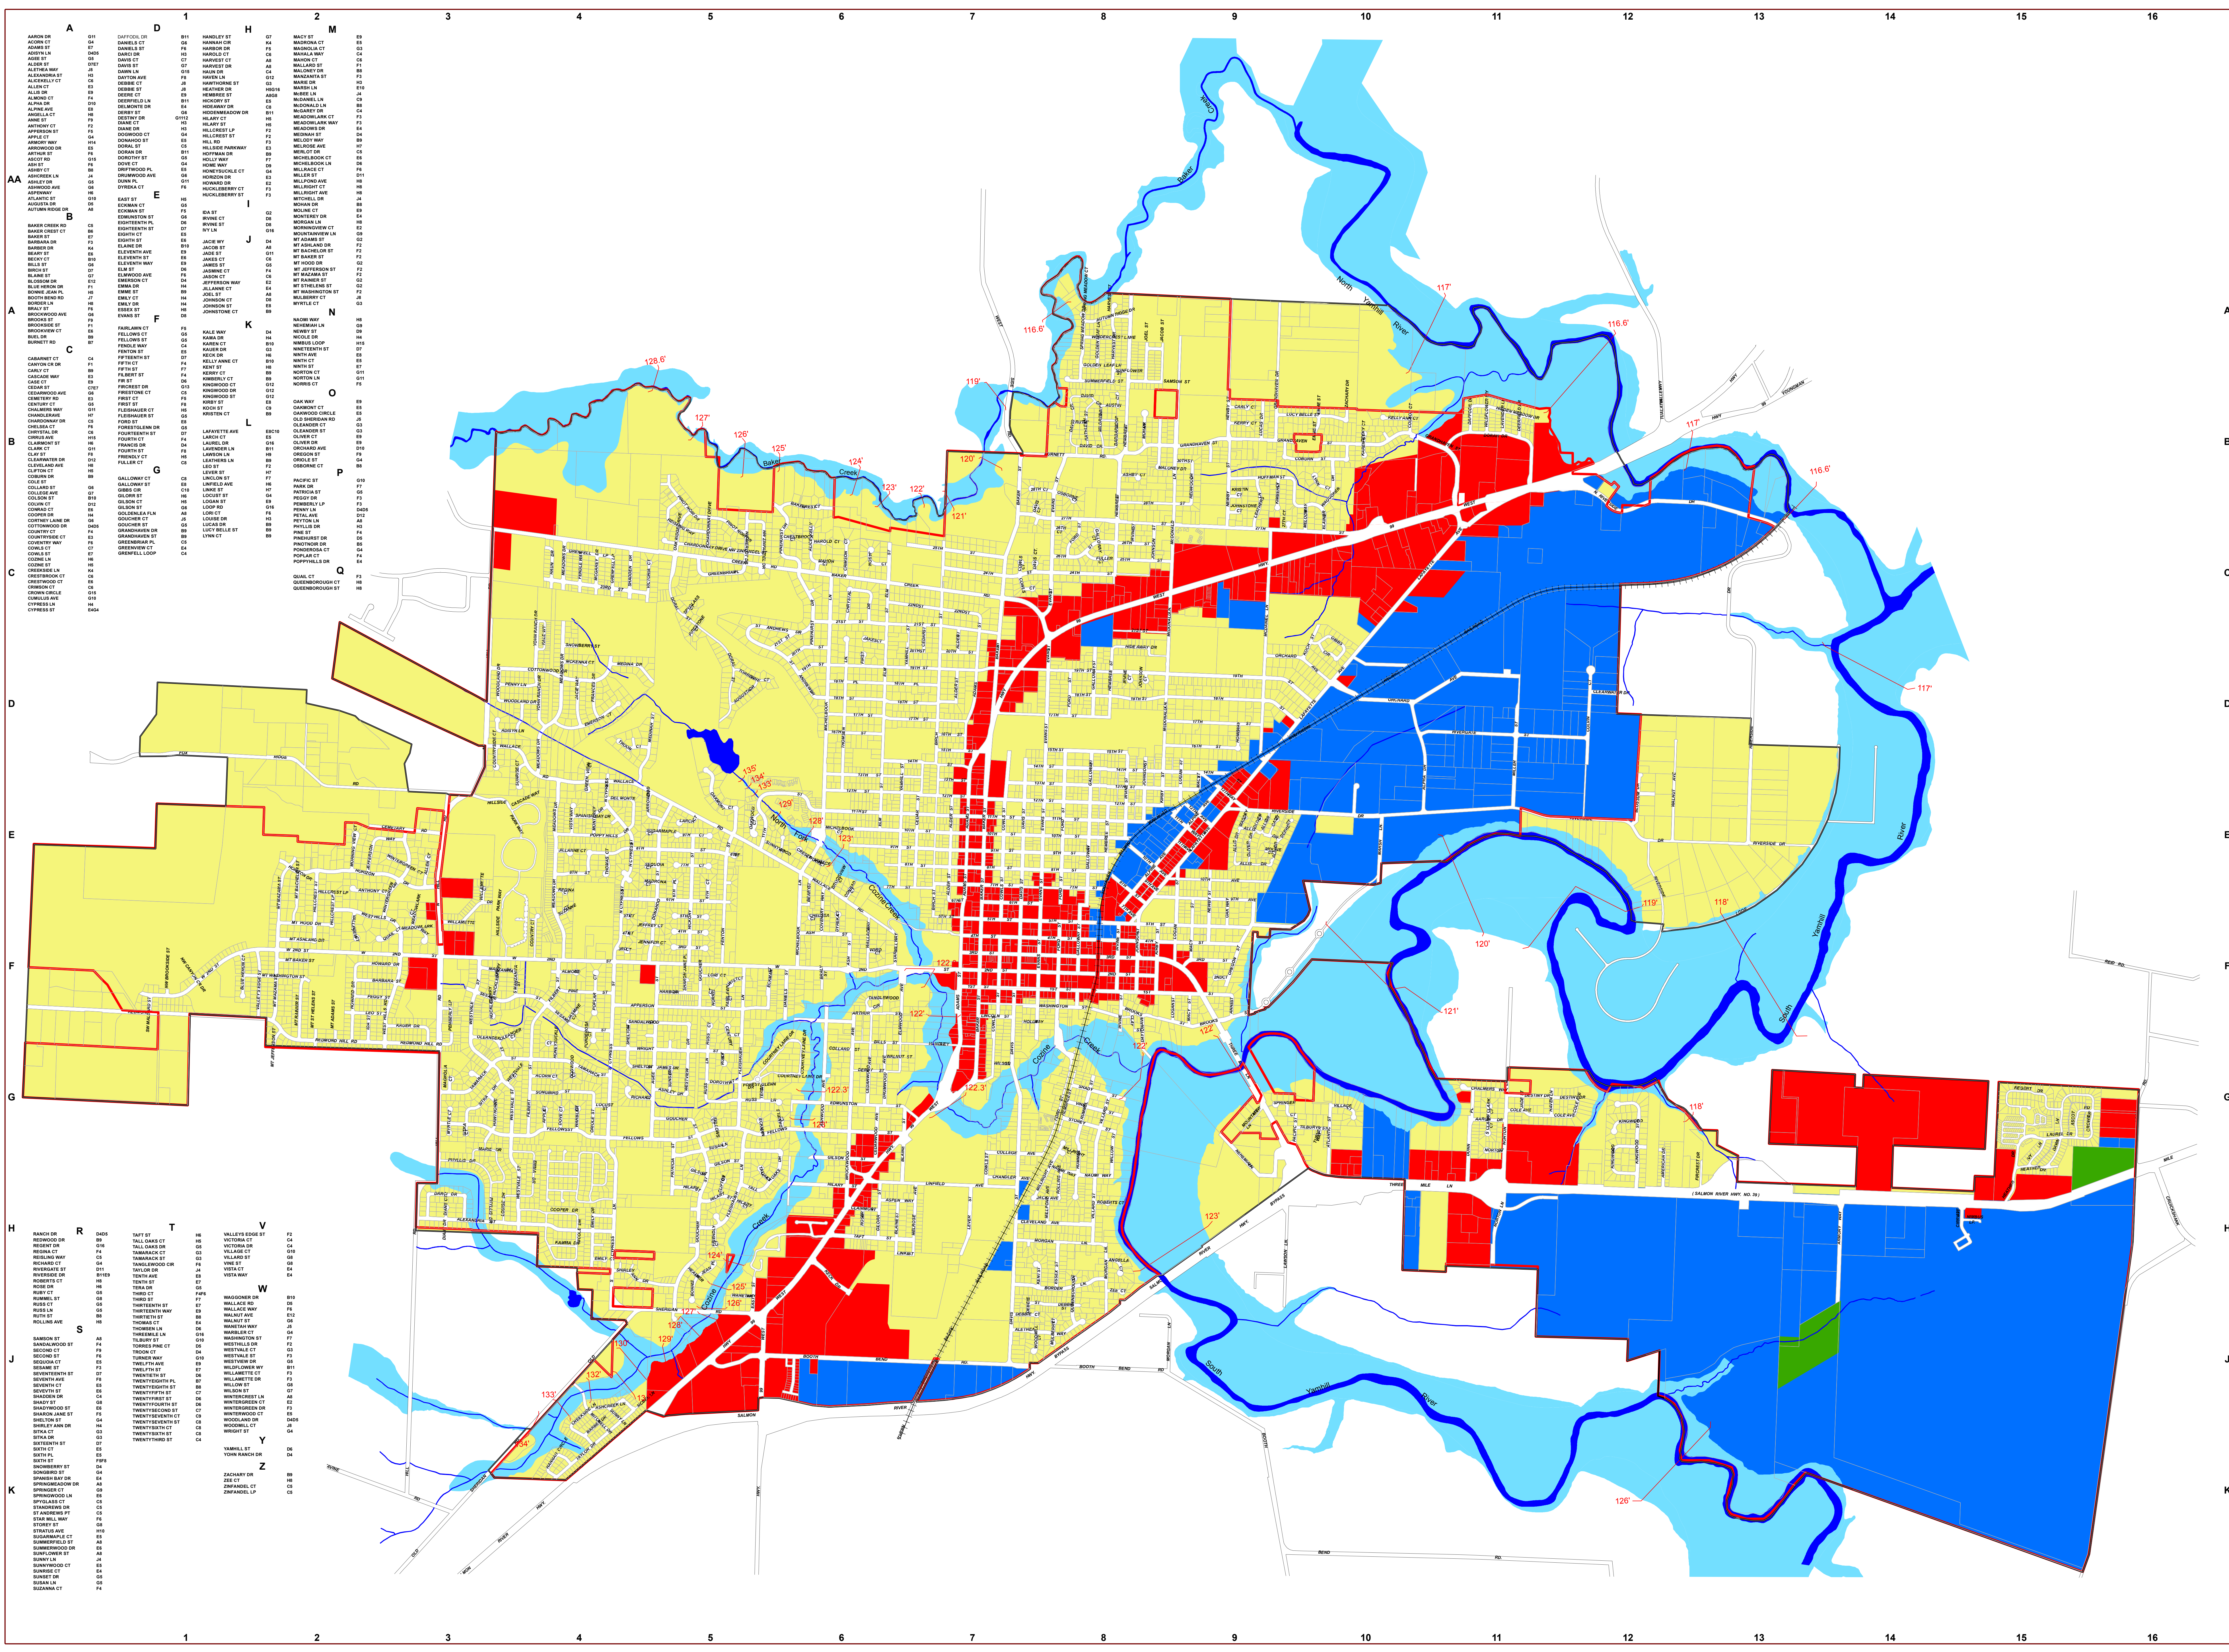

City of McMinnville Comprehensive Plan Map

A	AA	B	C	D	E	F	G	H	I	J	K	L	M	N	O	P	Q	R	S	T	U	V	W	X	Y	Z	
1	2	3	4	5	6	7	8	9	10	11	12	13	14	15	16												

Legend

Limits

- City Limits
- Urban Growth Boundary

Comprehensive Plan

- Residential
- Commercial
- Industrial
- Mixed Use Urban
- Flood Plain
- 100 Year Flood Elevation (Based on NAVD Datum)

July 2015

Note:
This map is for pre-planning purposes only. For more detailed information, please call the McMinnville Planning Department at (503) 434-7311.