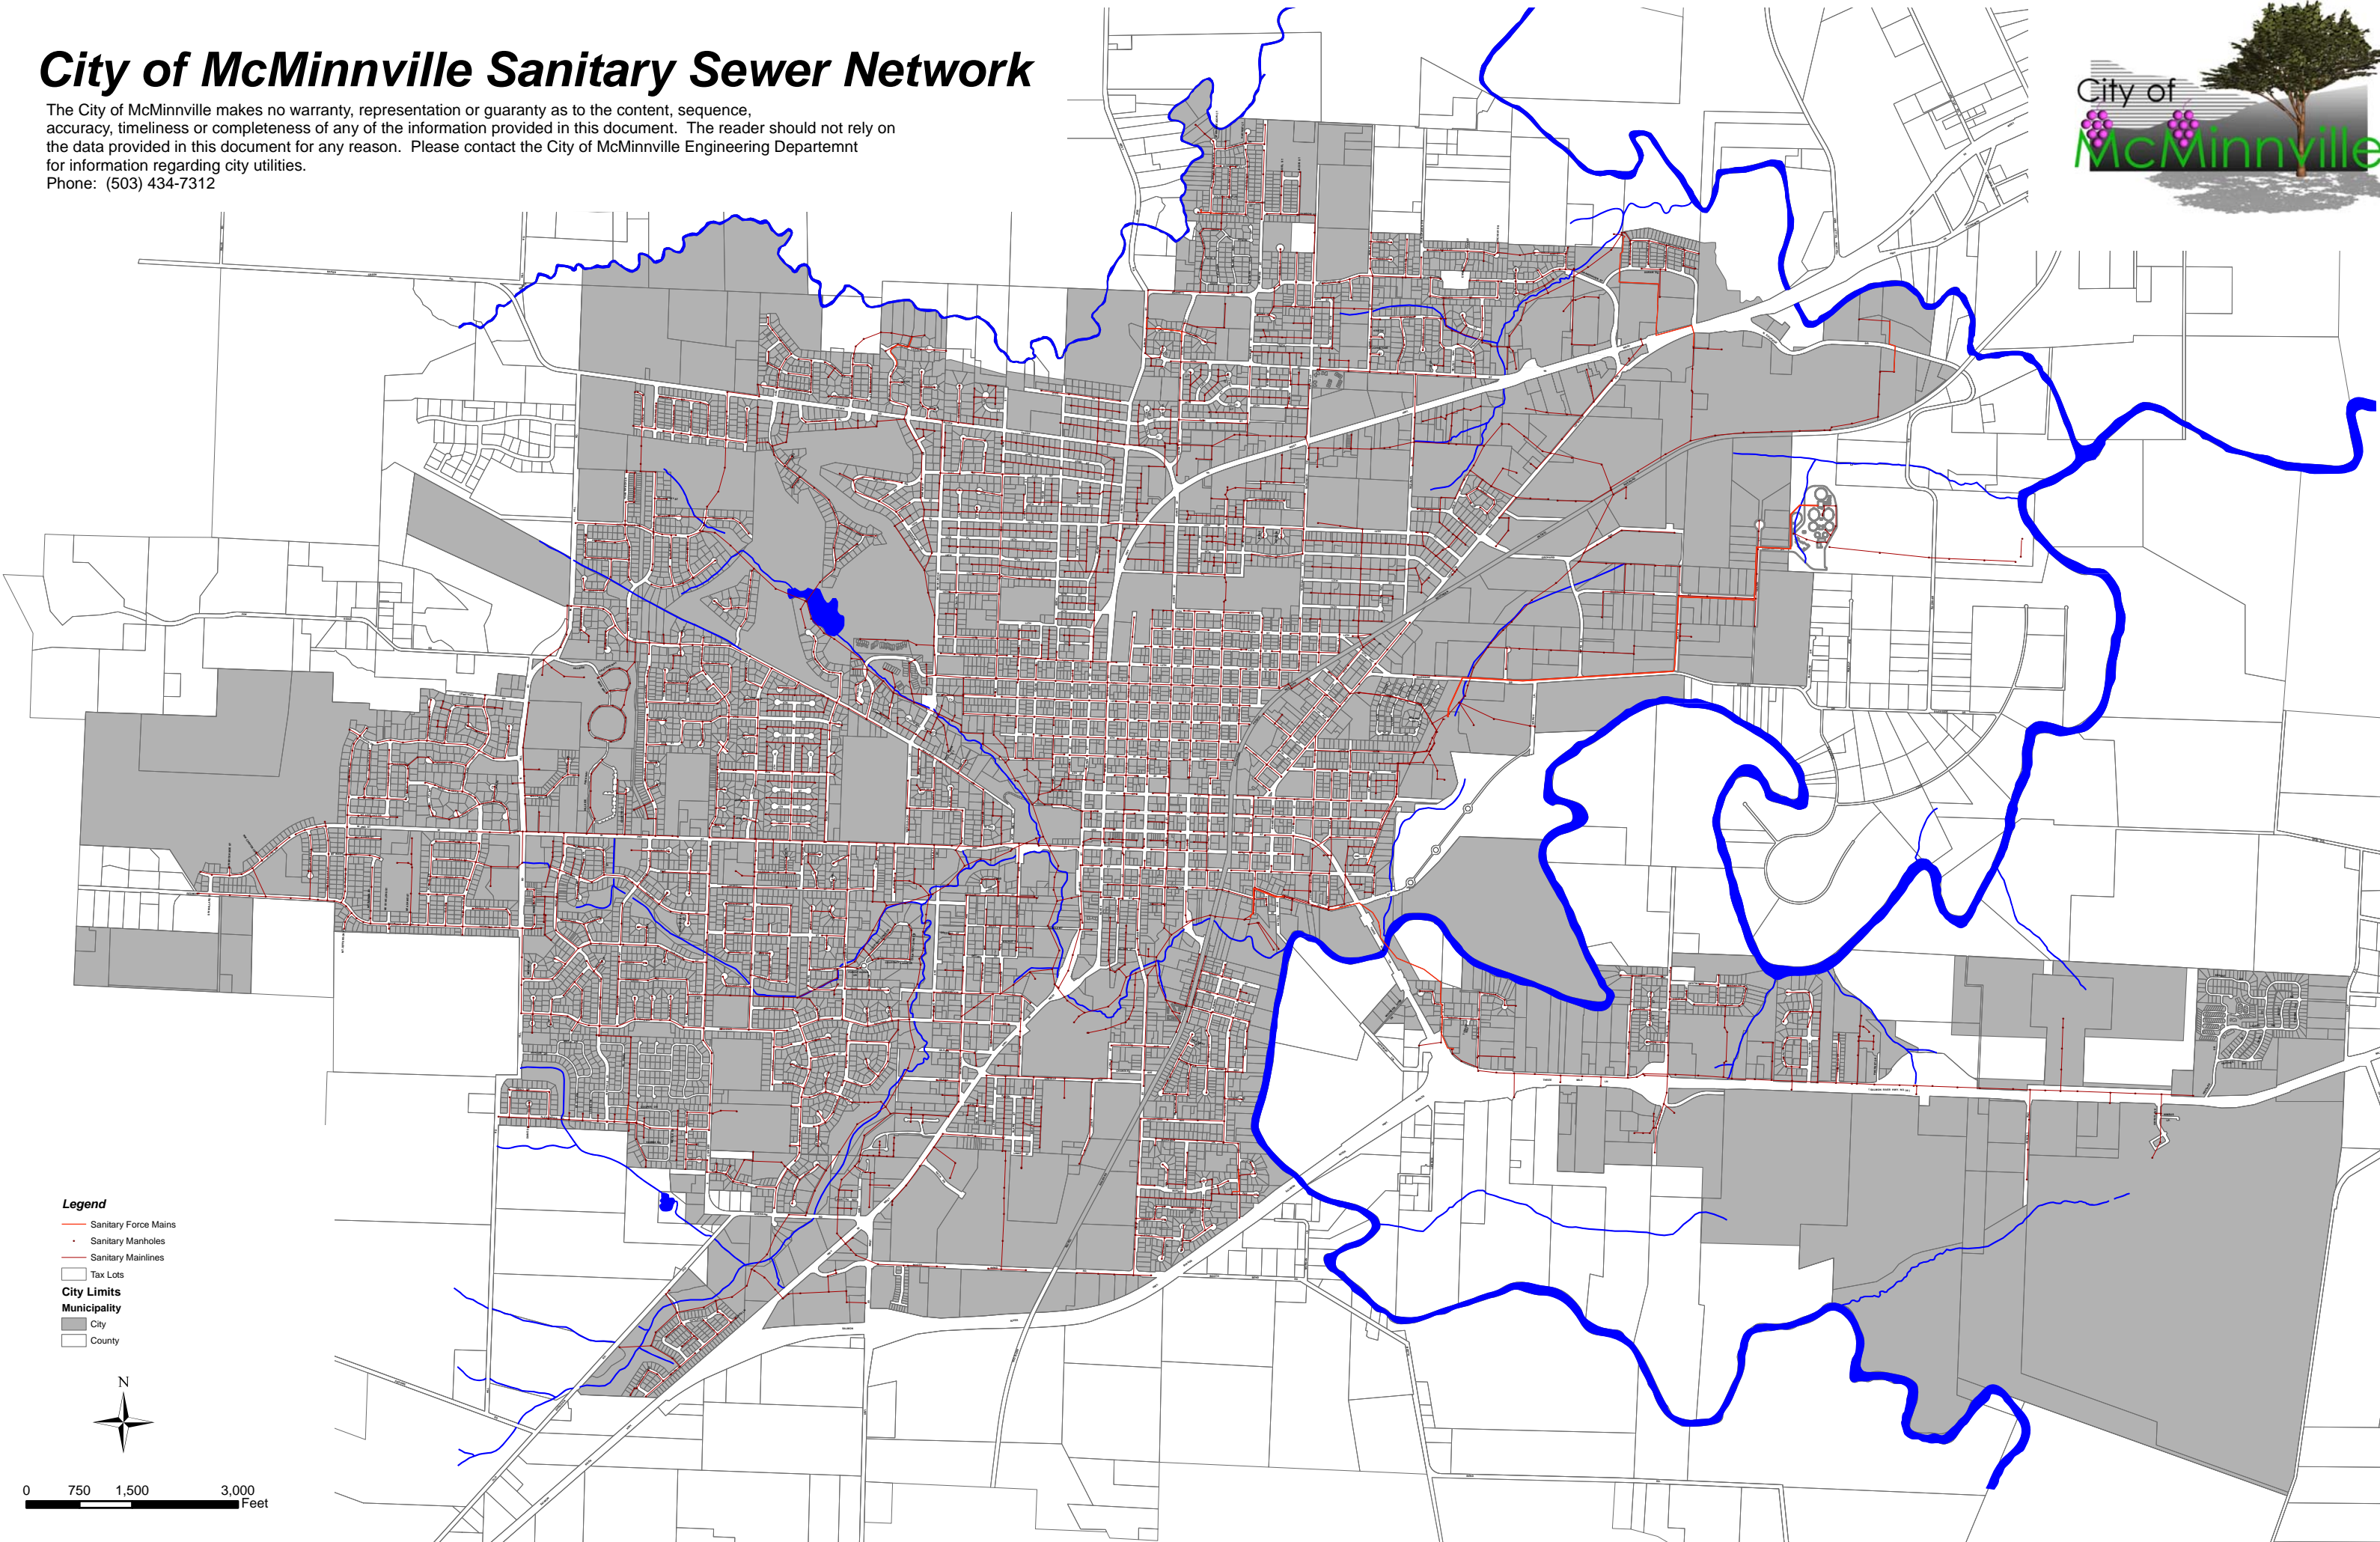

- Legend**
- Sanitary Force Mains
  - Sanitary Manholes
  - Sanitary Mainlines
  - Tax Lots
  - City Limits**
  - Municipality
  - City
  - County

0 750 1,500 3,000 Feet