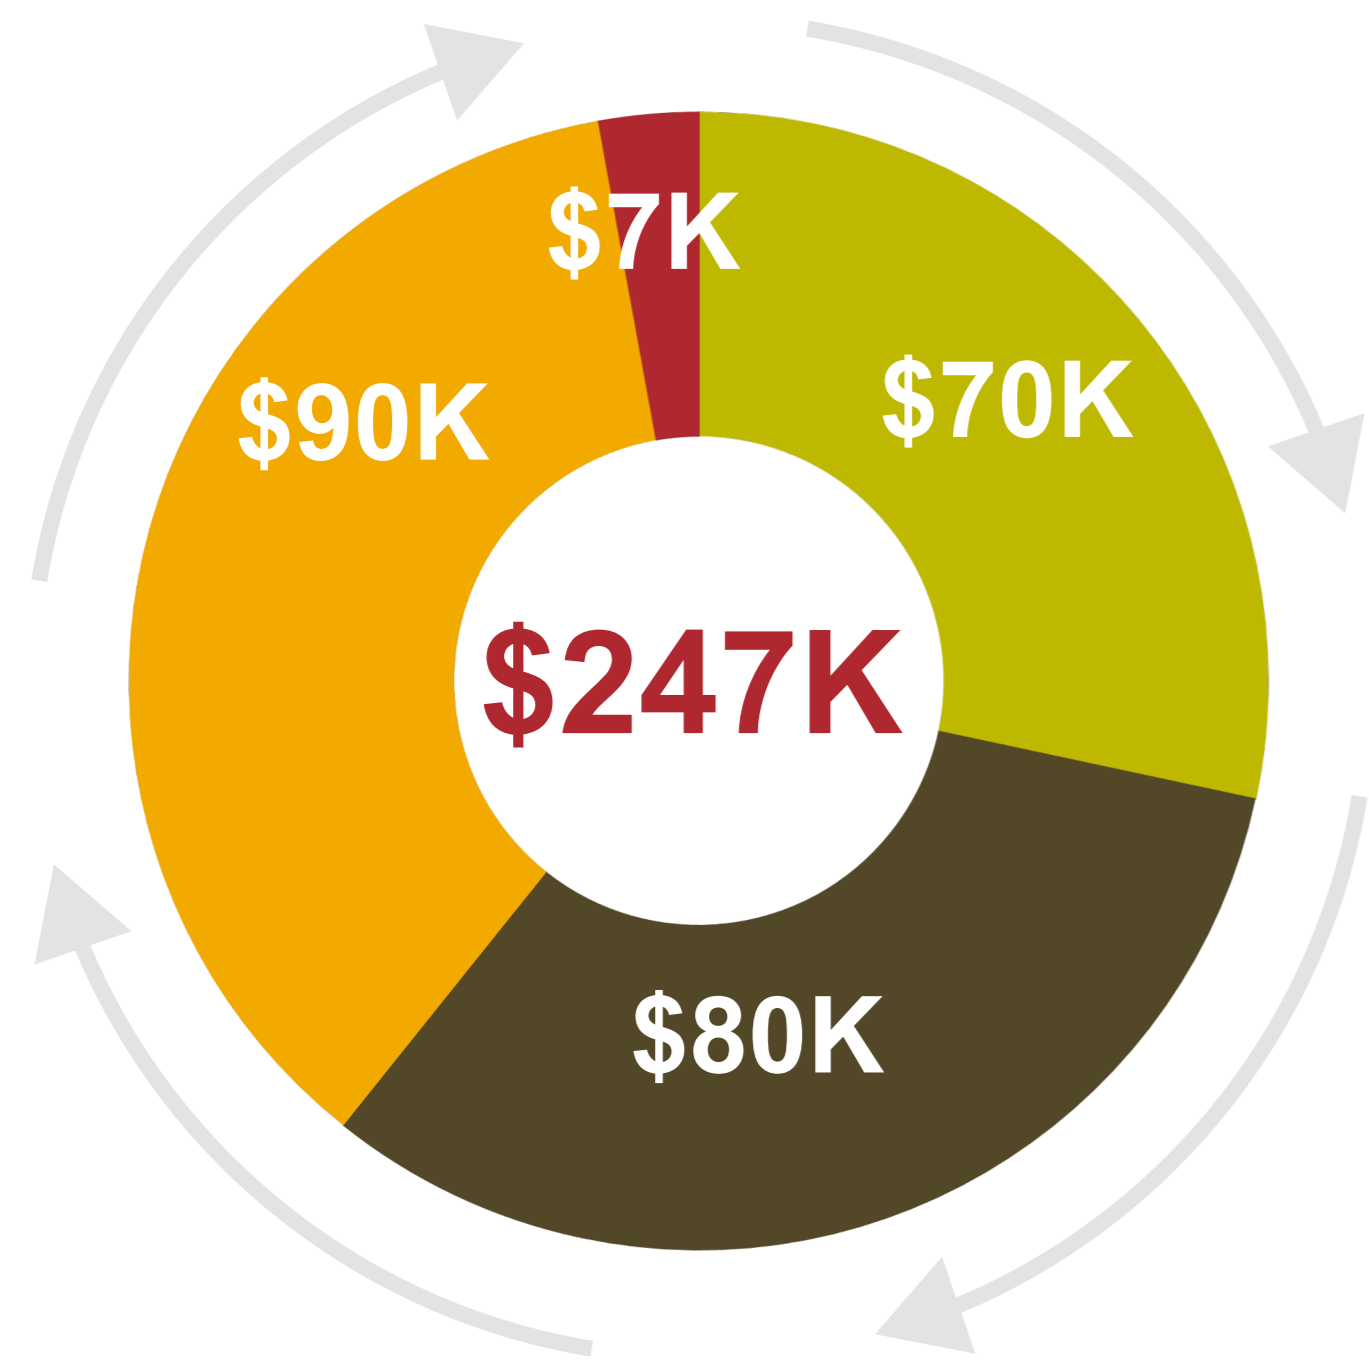

OUR ANNUAL BUDGET

- City of McMinnville
- McMinnville Water & Light
- McMinnville Industrial Promotions
- Investor Circle