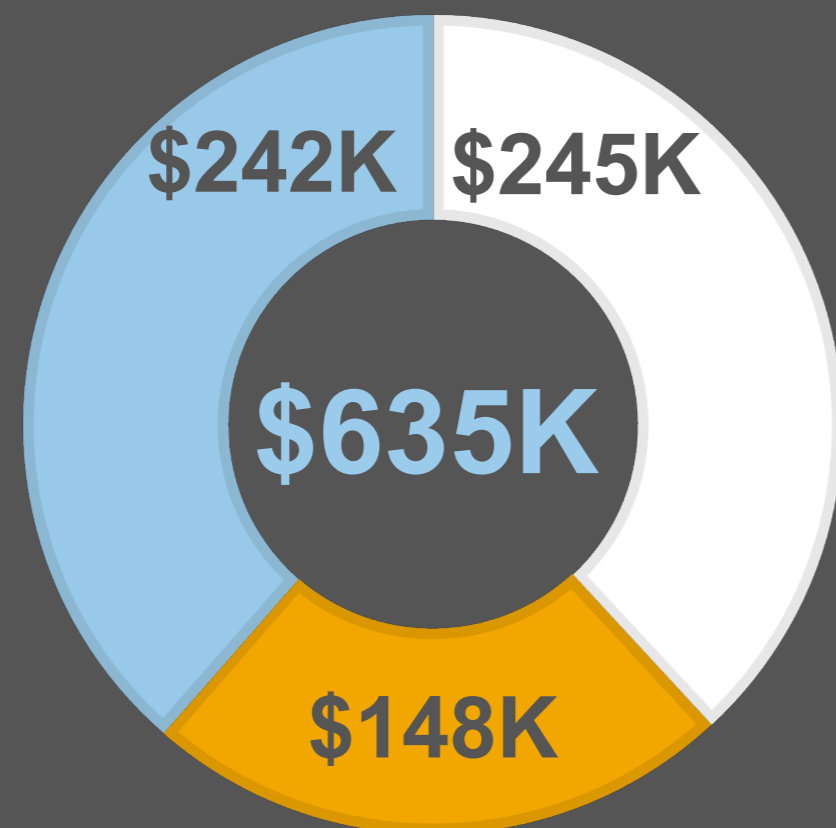

GRANT AND OTHER PROGRAM FUNDS

- High Impact Opportunity Program
- Youth Development Division Grant
- ARPA Funds