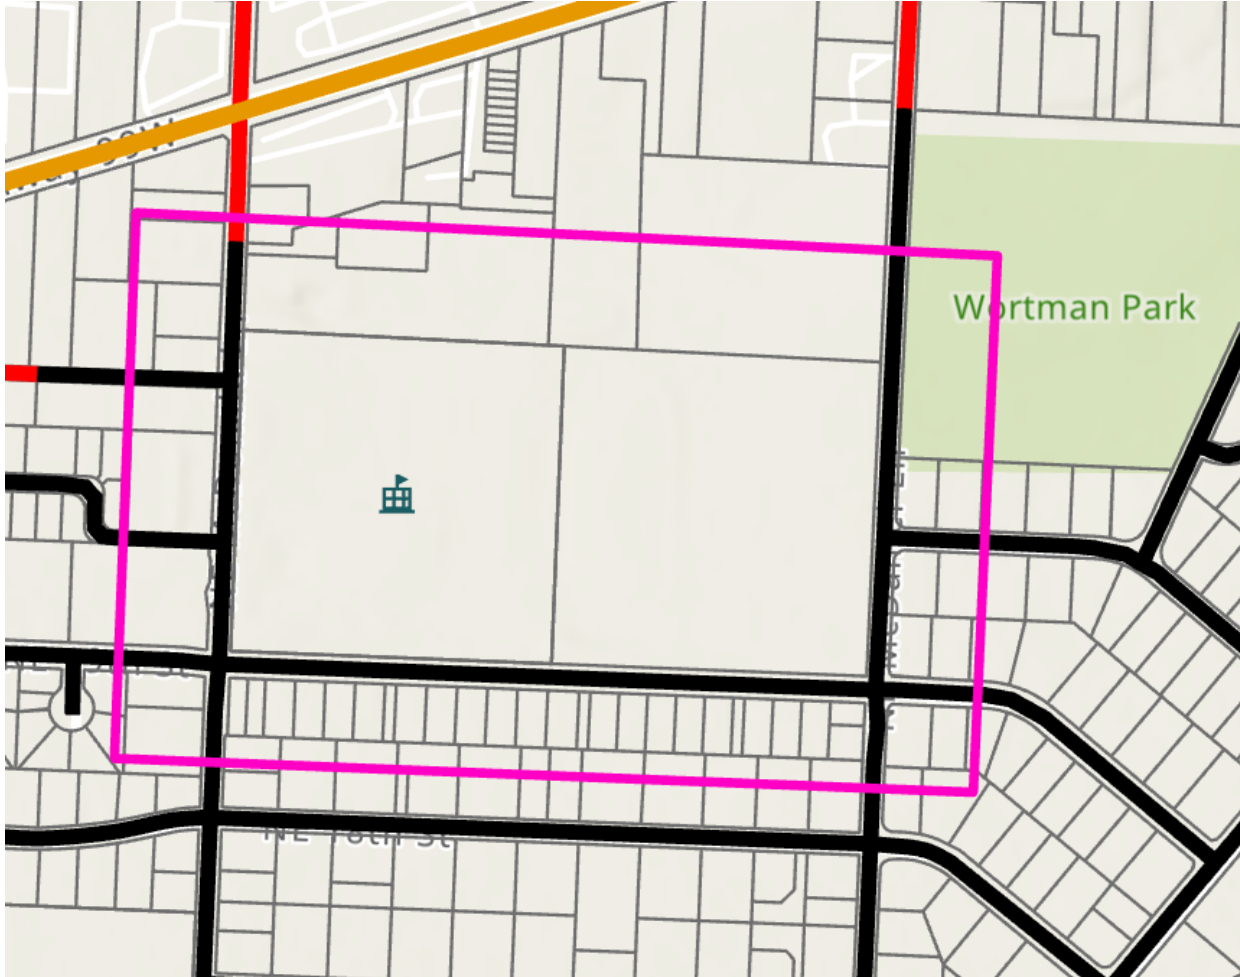

School Buffer – Patton