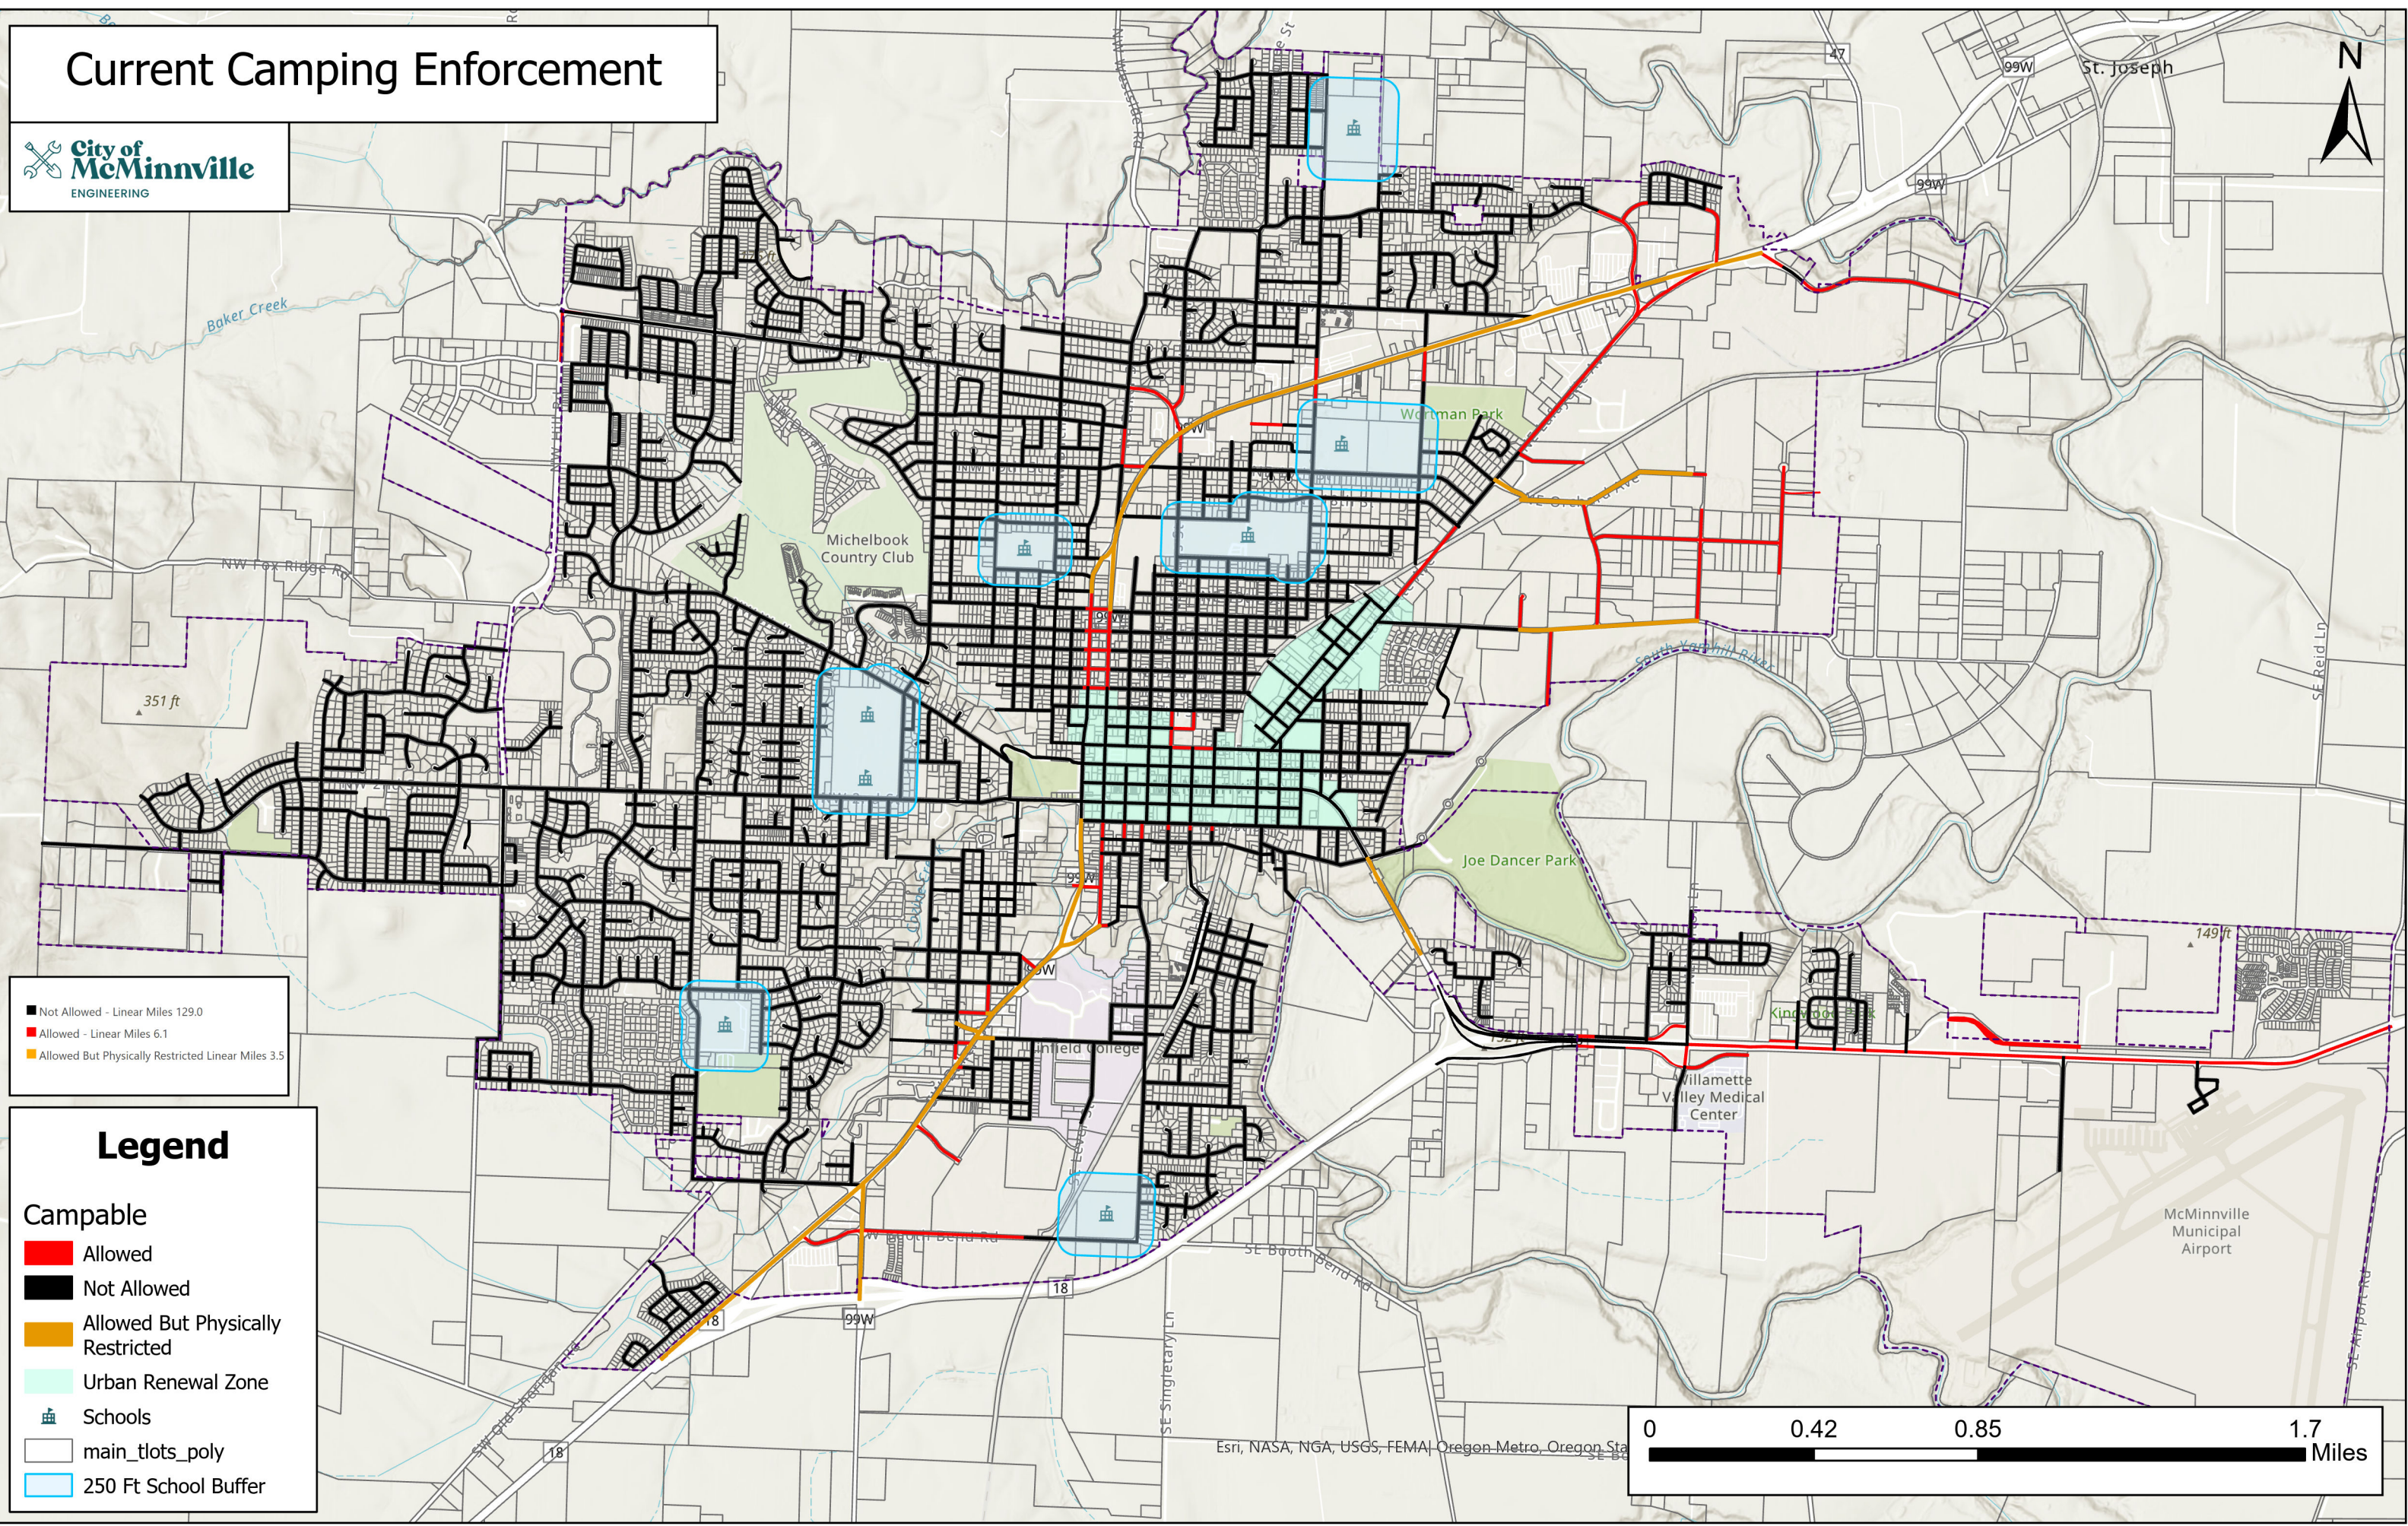

- 5-day period
- Clarifying leave & return; 1,000 feet
- Evidence and Presumption

School Buffers

8.36.030 Prohibited Camping

A. Except as expressly authorized by this code, it is unlawful at all times for any persons to establish or occupy a campsite on the following city property:

....

5. Within 250 feet from a lot or parcel containing an elementary or secondary school.

- 50 feet of McDonald, NW of Patton
- Covers all schools, regardless of future zoning changes or school construction

Other Amendments

- Definition of “Campsite”
- Edges of residential zones for purposes of camping enforcement
- Reference to State code

Current Camping Enforcement

- Not Allowed - Linear Miles 129.0
- Allowed - Linear Miles 6.1
- Allowed But Physically Restricted Linear Miles 3.5