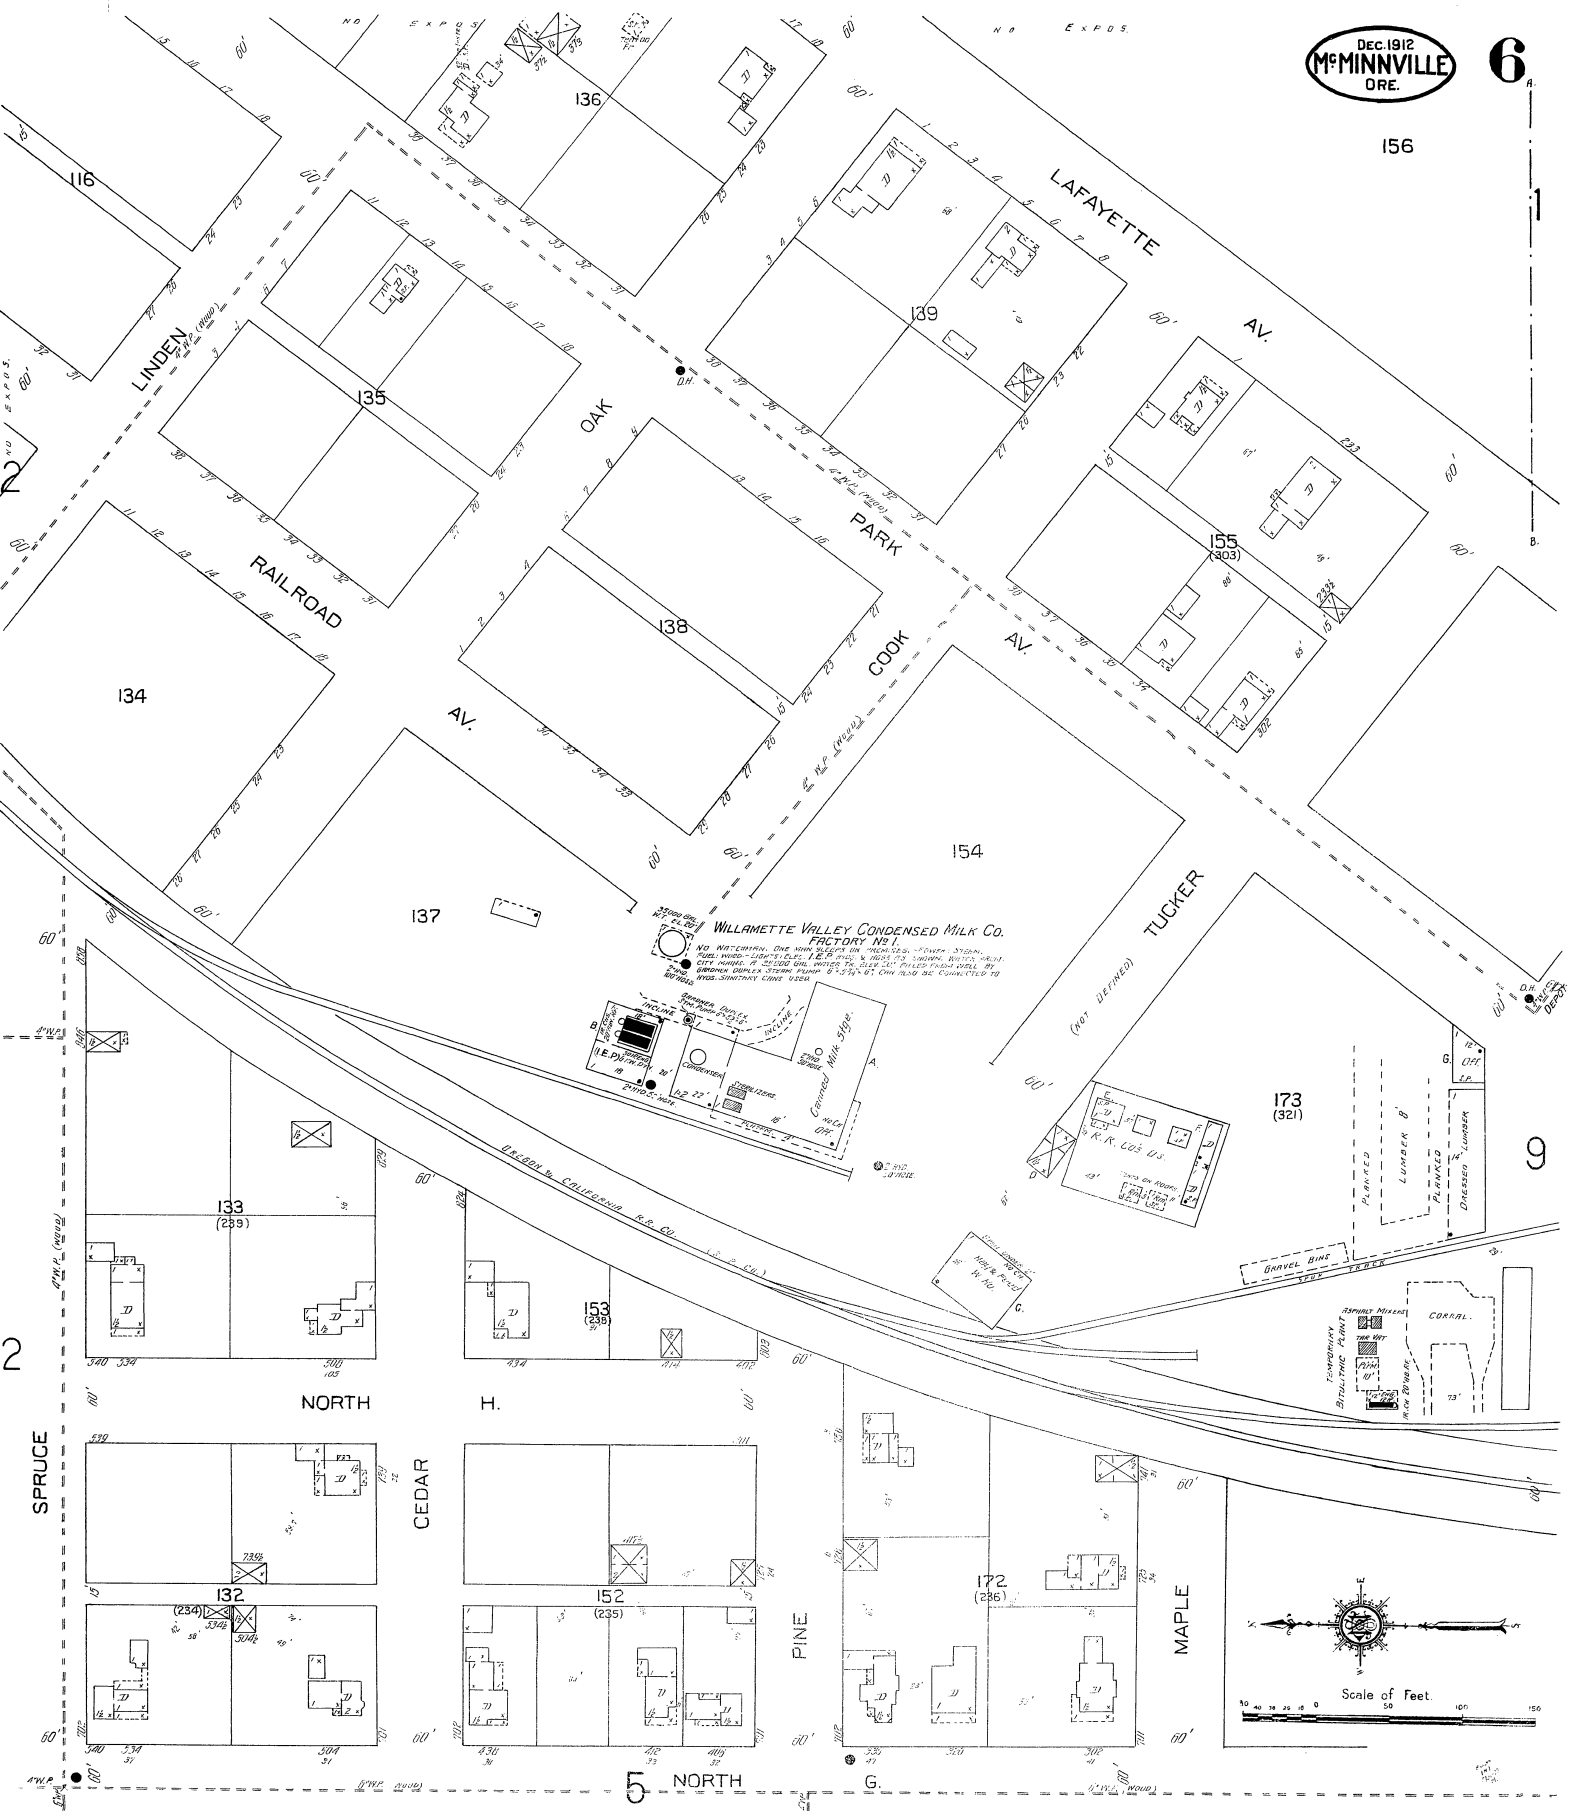

156

WILLAMETTE VALLEY CONDENSED MILK CO.
FACTORY NO. 1

NO WATERWORKS OR WINDMILLS OR OTHER DEVICES - POWER SYSTEM
SPECIAL WATER SUPPLY SYSTEM FOR MILK PROCESSING PLANT
SPECIAL WATER SUPPLY SYSTEM FOR MILK PROCESSING PLANT
SPECIAL WATER SUPPLY SYSTEM FOR MILK PROCESSING PLANT
SPECIAL WATER SUPPLY SYSTEM FOR MILK PROCESSING PLANT

NORTH

H.

SPRUCE

CEDAR

PINE

MAPLE

5 NORTH

Scale of Feet.