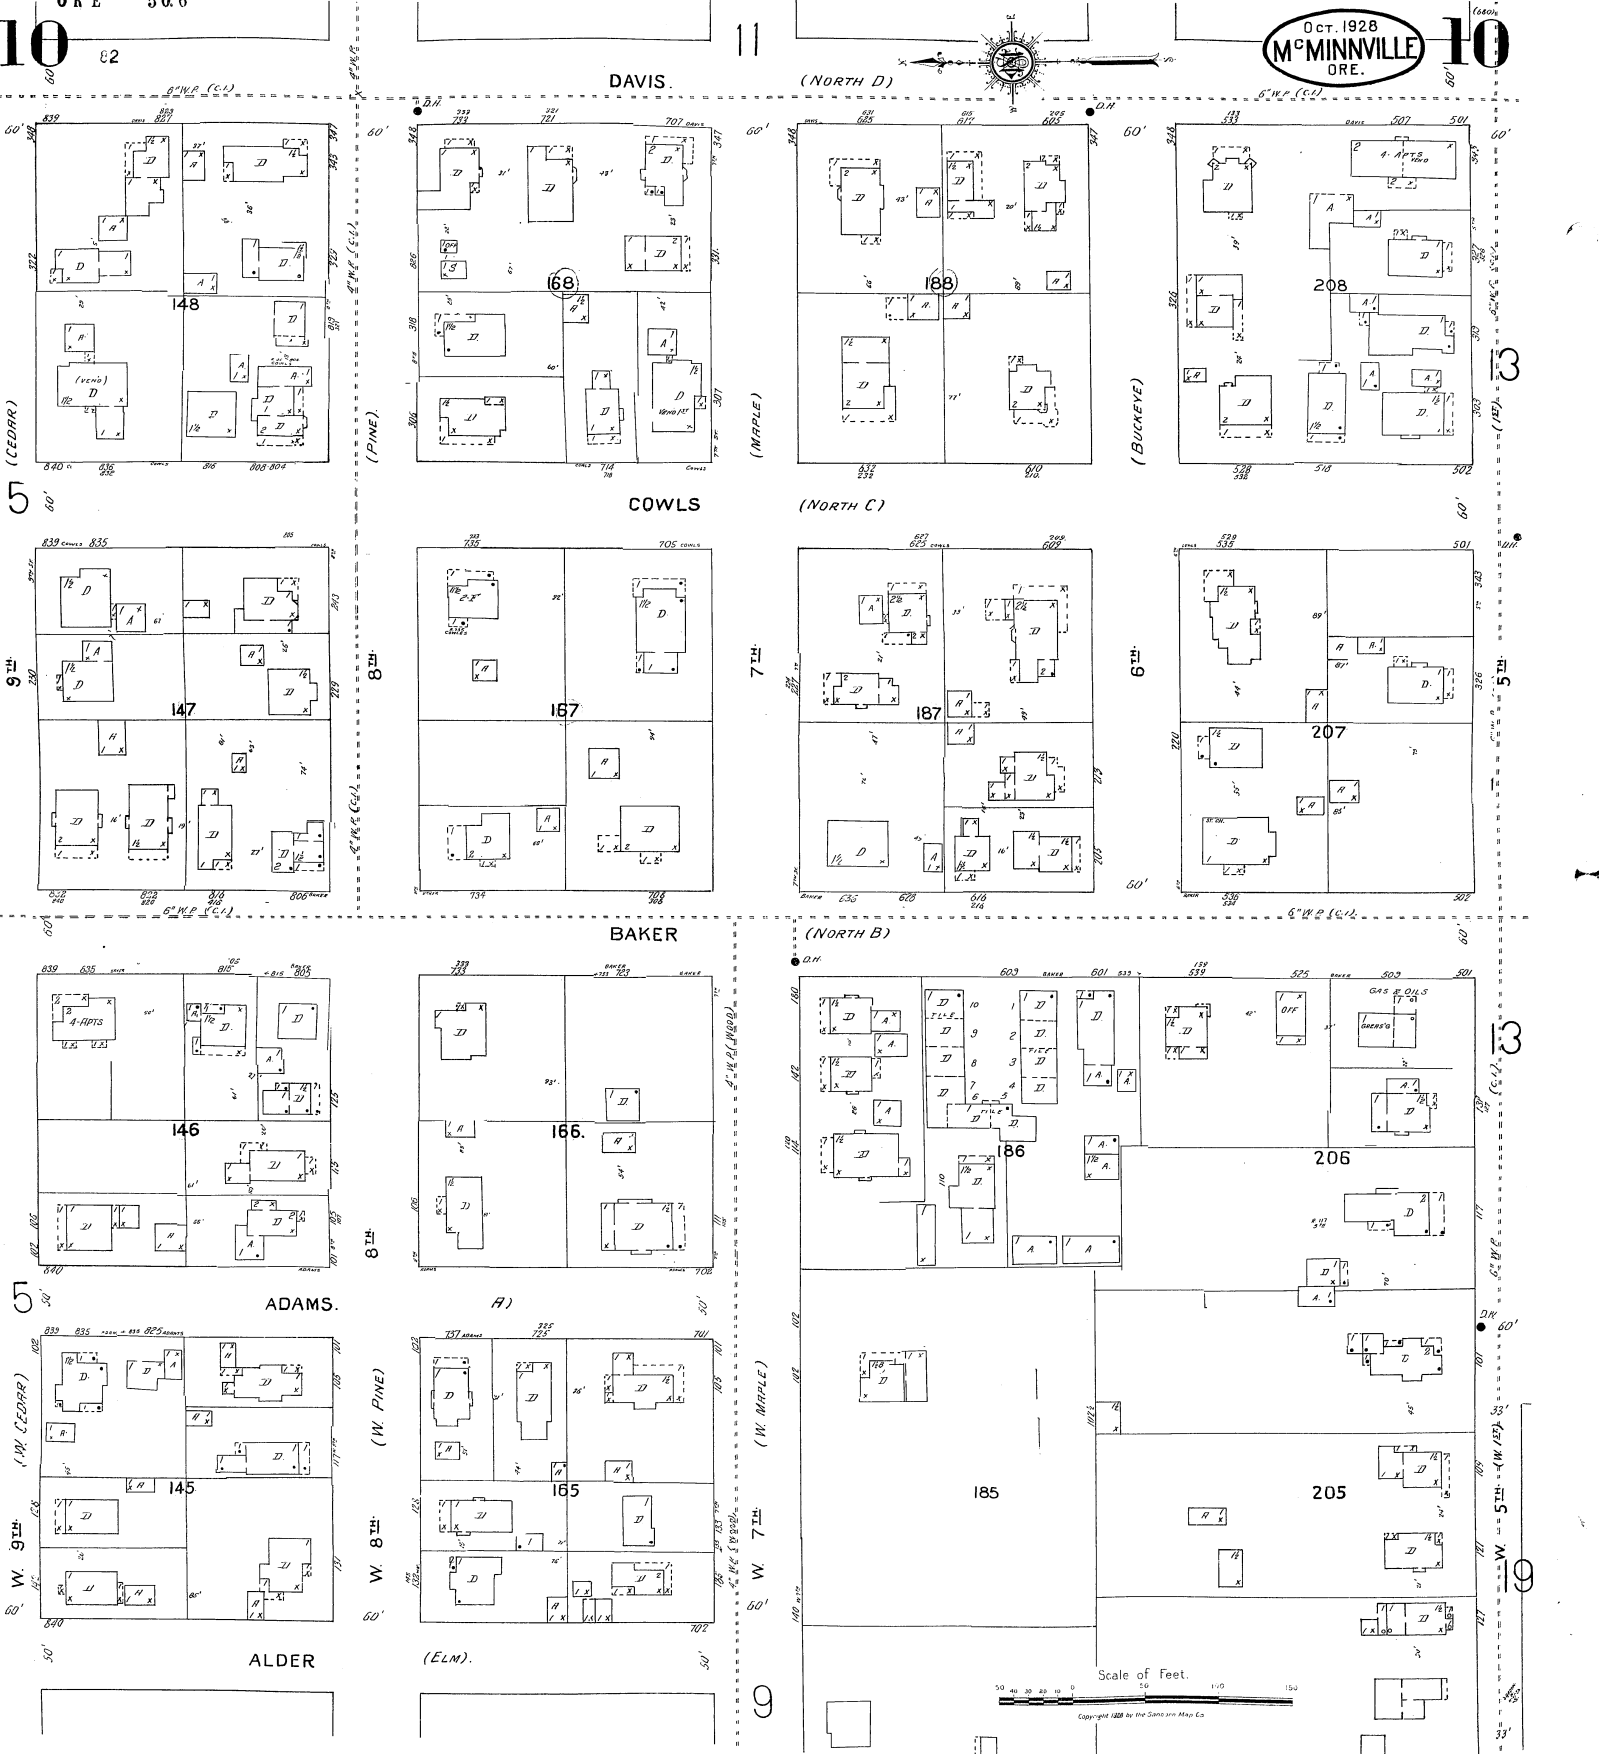

ORE 50.6

Oct. 1928
M^o MINNIVILLE
ORE.

DAVIS.

(NORTH D)

COWLS

(NORTH C)

BAKER

(NORTH B)

ADAMS.

(W. PINE)

ALDER

(ELM).

Scale of Feet.

Copyright 1928 by the Sams Map Co