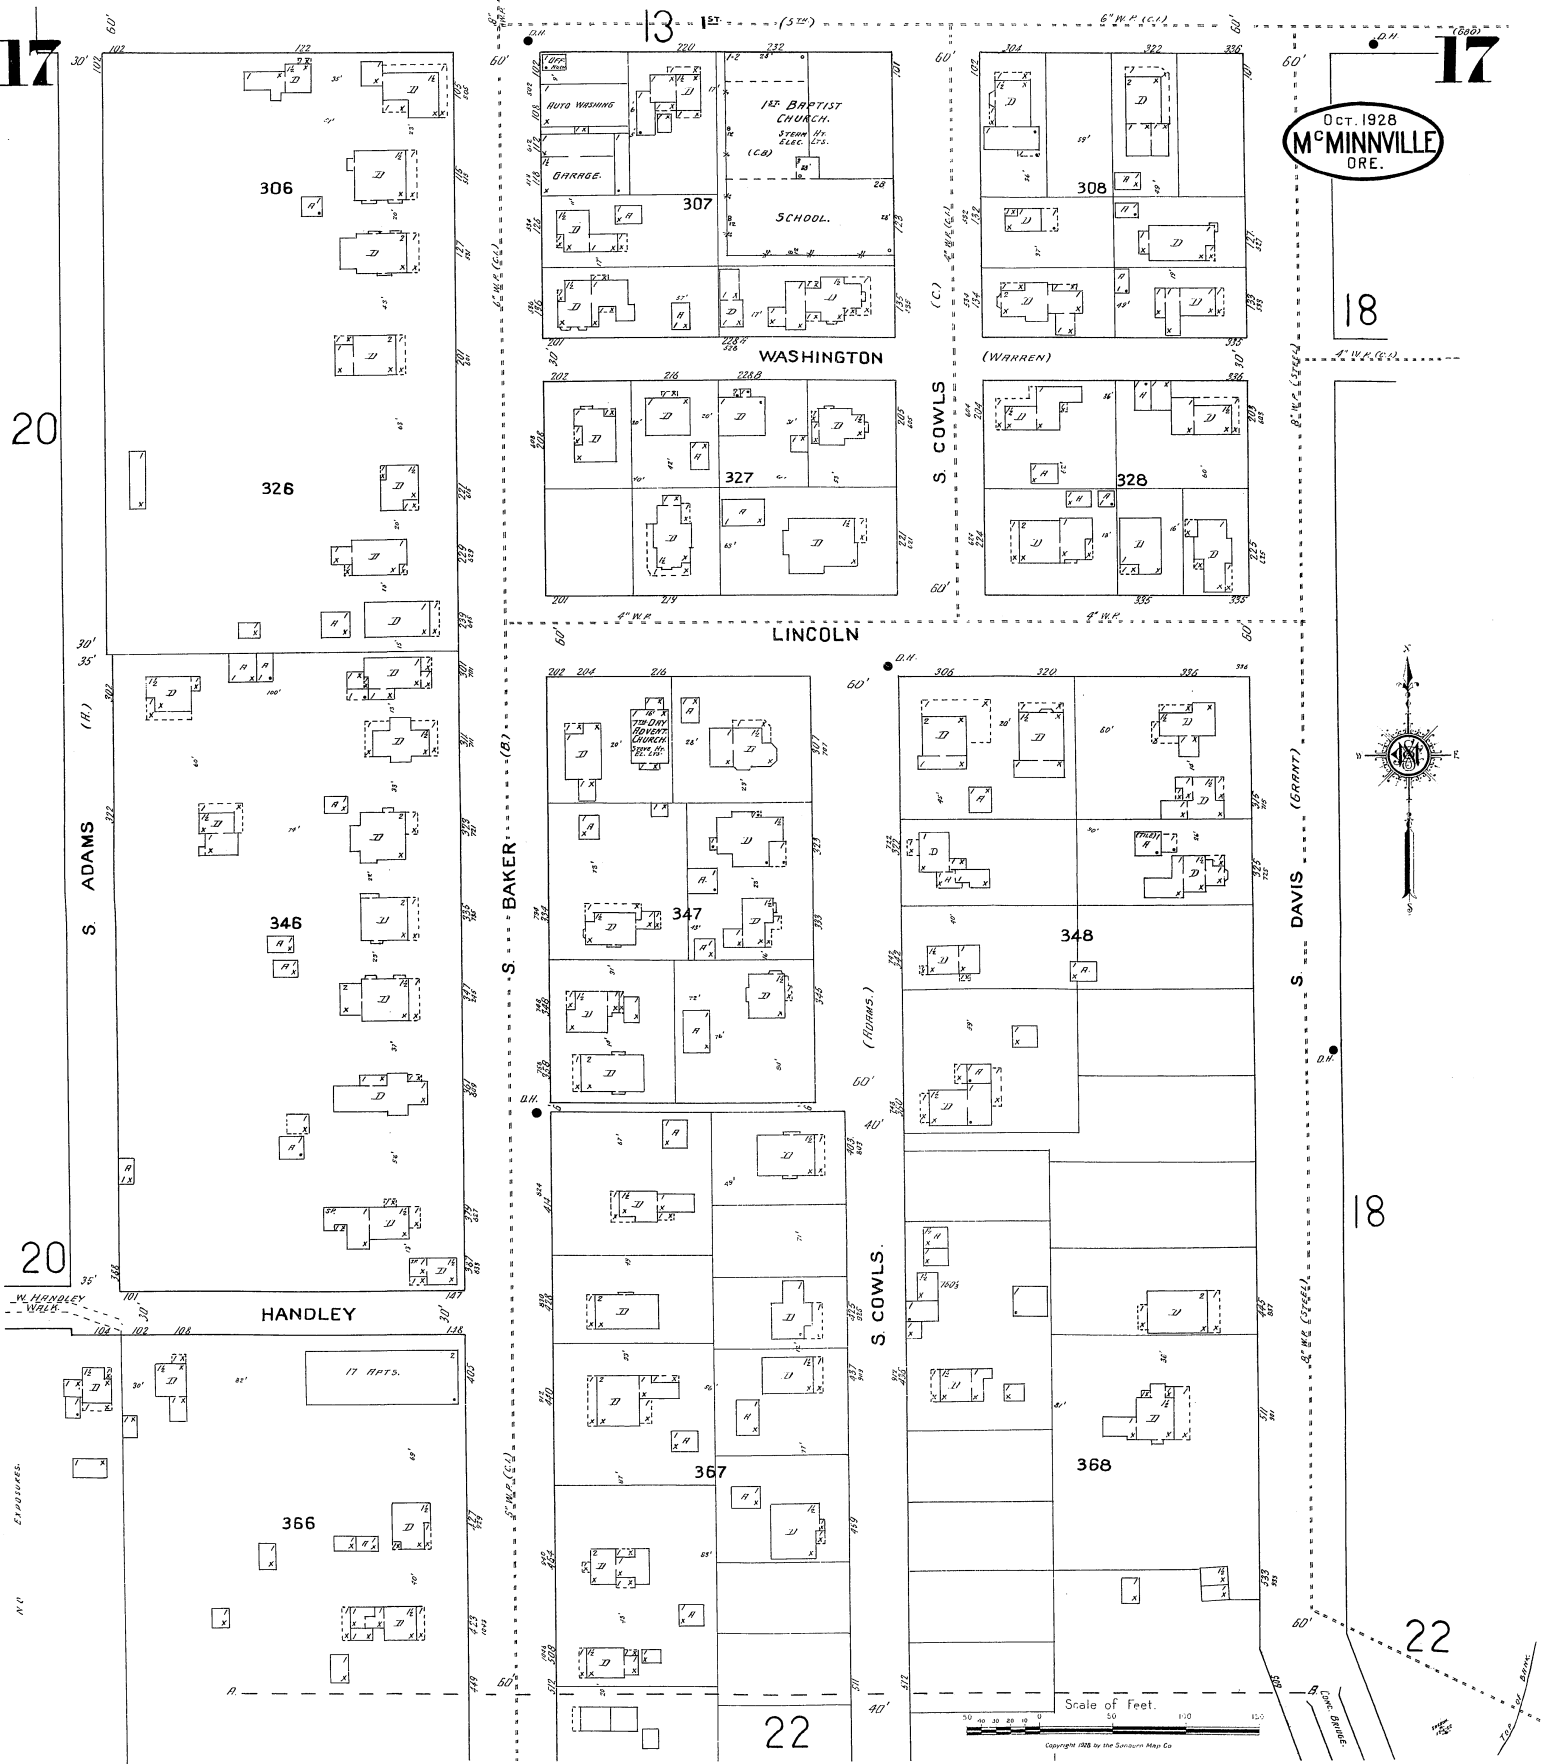

17

20

20

17

18

18

22

Oct. 1928
M^oMINNIVILLE
ORE.

Scale of Feet.

Copyright 1928 by the Sunbeam Map Co