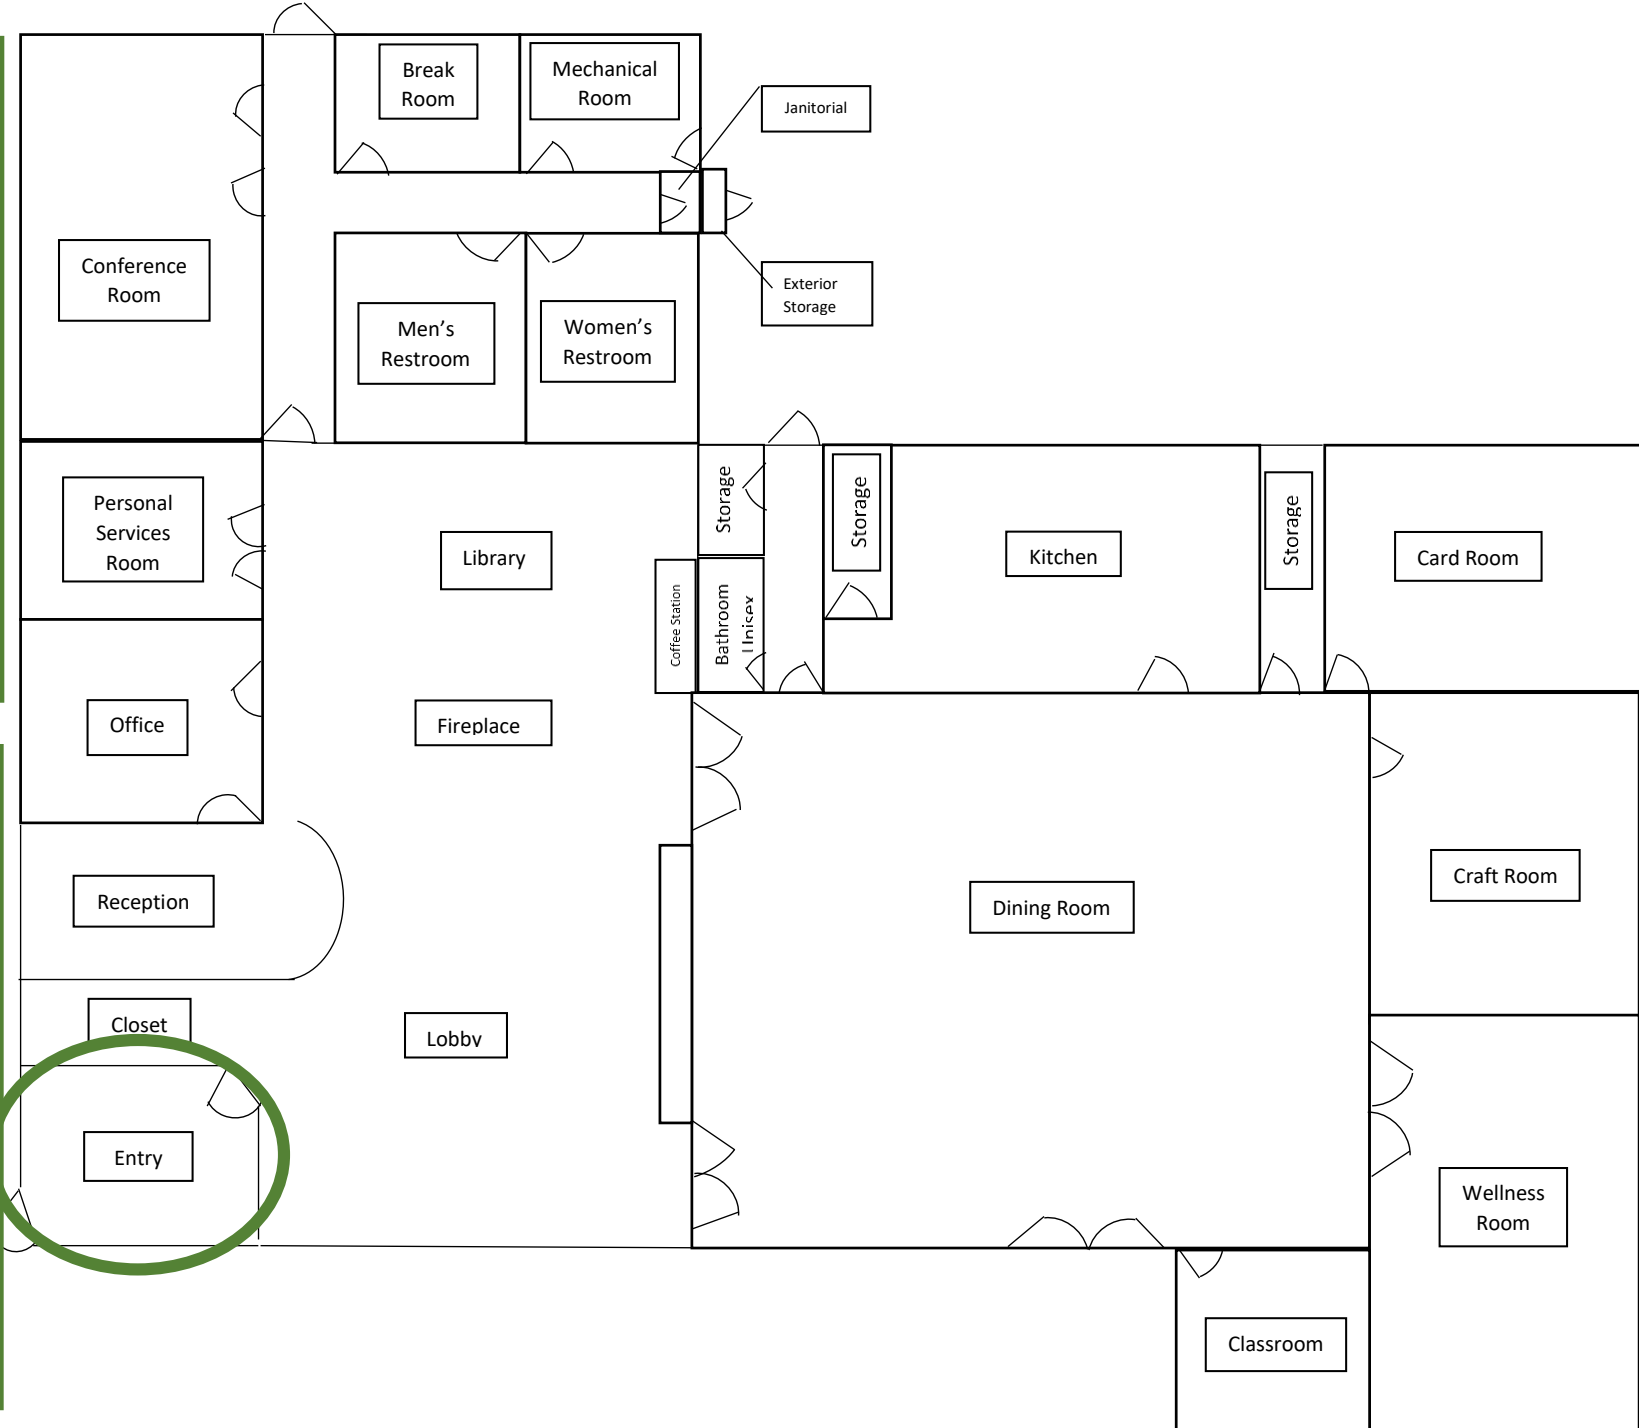

McMinnville
Senior Center

McMinnville Senior Center

McMinnville Senior Center

McMinnville Senior Center

City of McMinnville

Concept Plans

opsis architecture / lango hansen

OPTION 2

GREENHOUSE YOGA

ROLL IN THE GRASS PLAY TIME

HOUSE PLANT RUNWAY SHOW