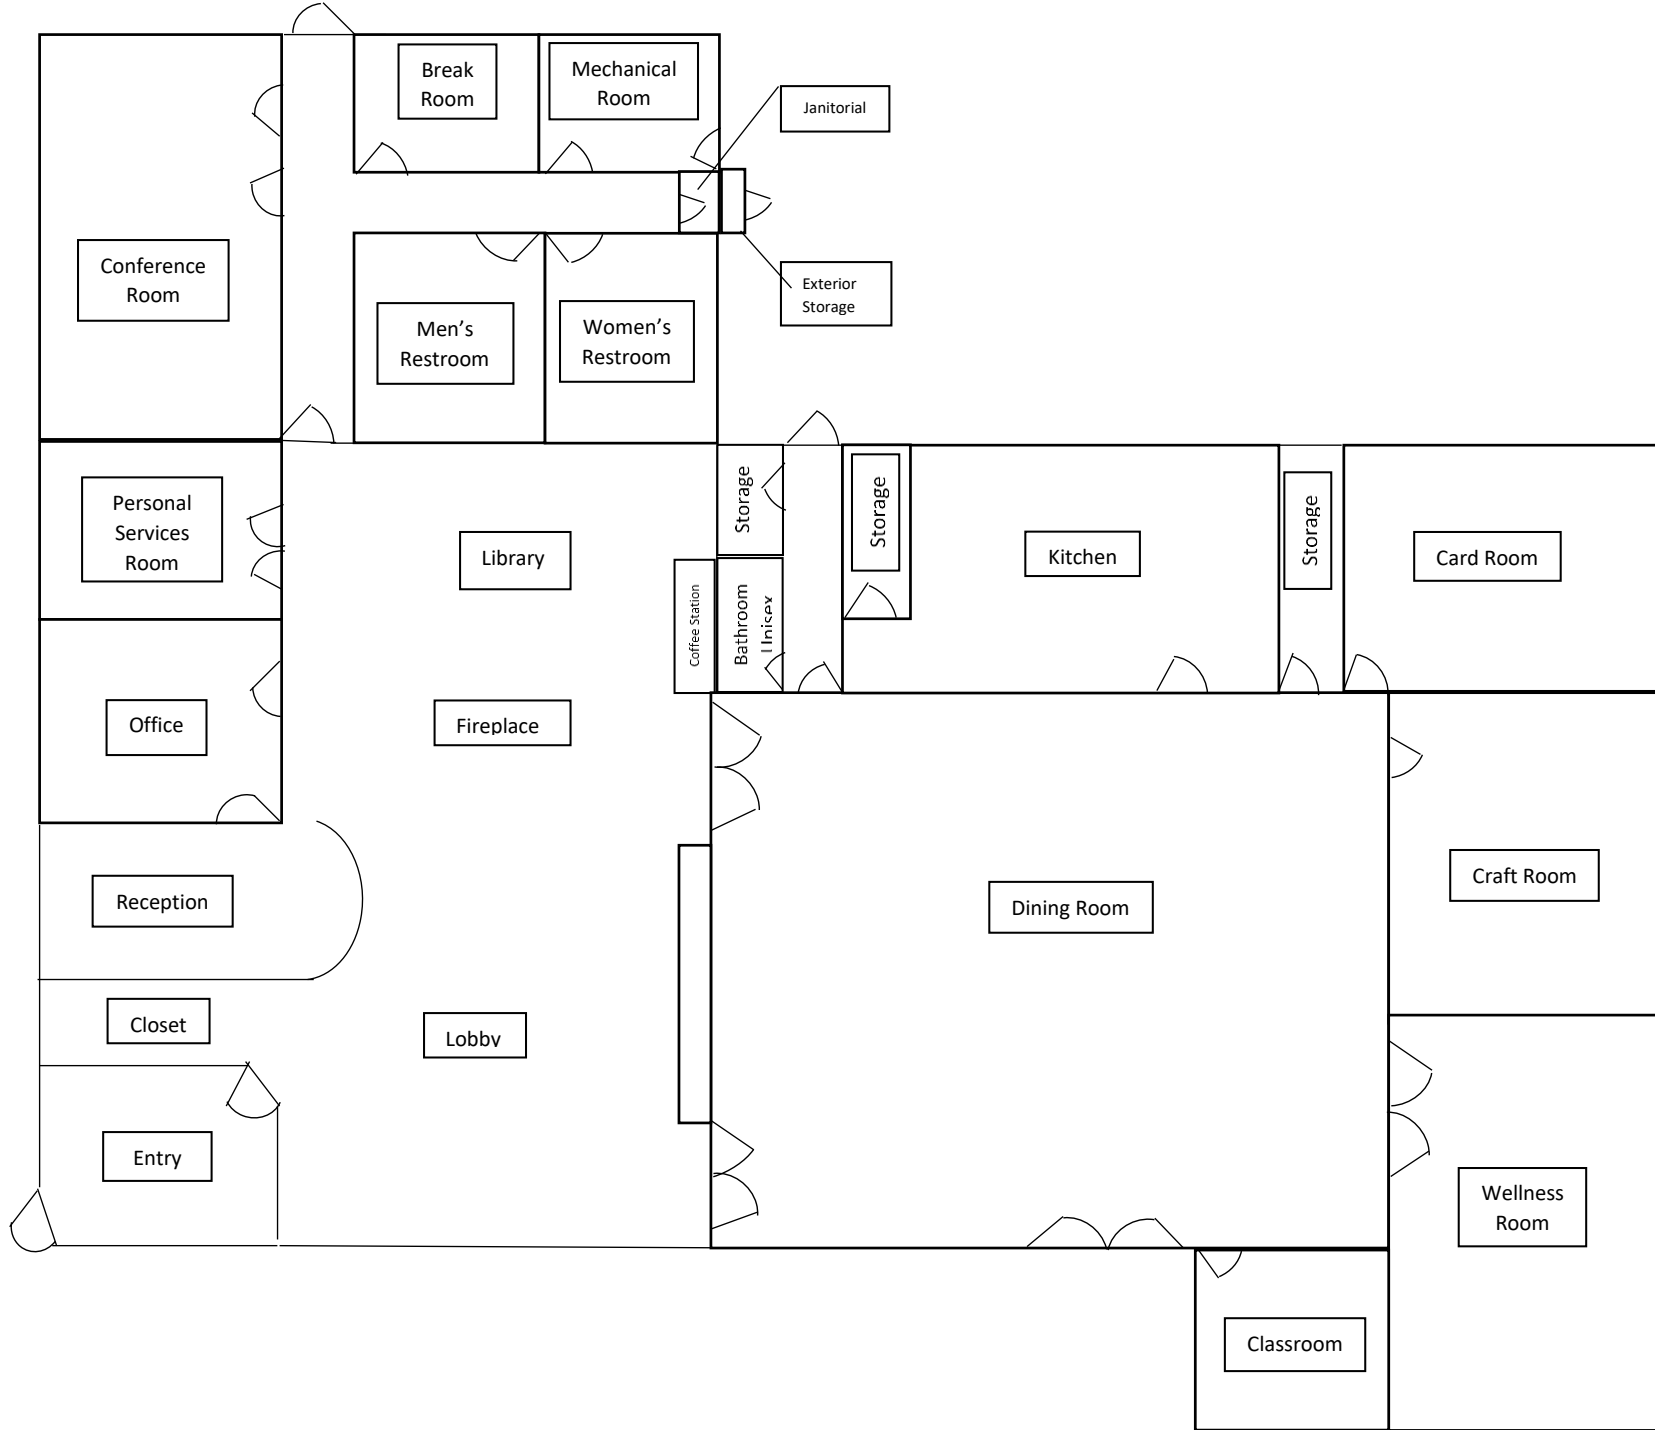

McMinnville
Senior Center

McMinnville Senior Center

McMinnville Senior Center

McMinnville Senior Center

City of McMinnville

Concept Plans

opsis architecture / lango hansen

OPTION 2

McMinnville Senior Center

City of McMinnville

Concept Plans

opsis architecture / lango hansen

OPTION 3

McMinnville Senior Center

City of McMinnville

Concept Plans

GREENHOUSE YOGA

ROLL IN THE GRASS PLAY TIME

HOUSE PLANT RUNWAY SHOW