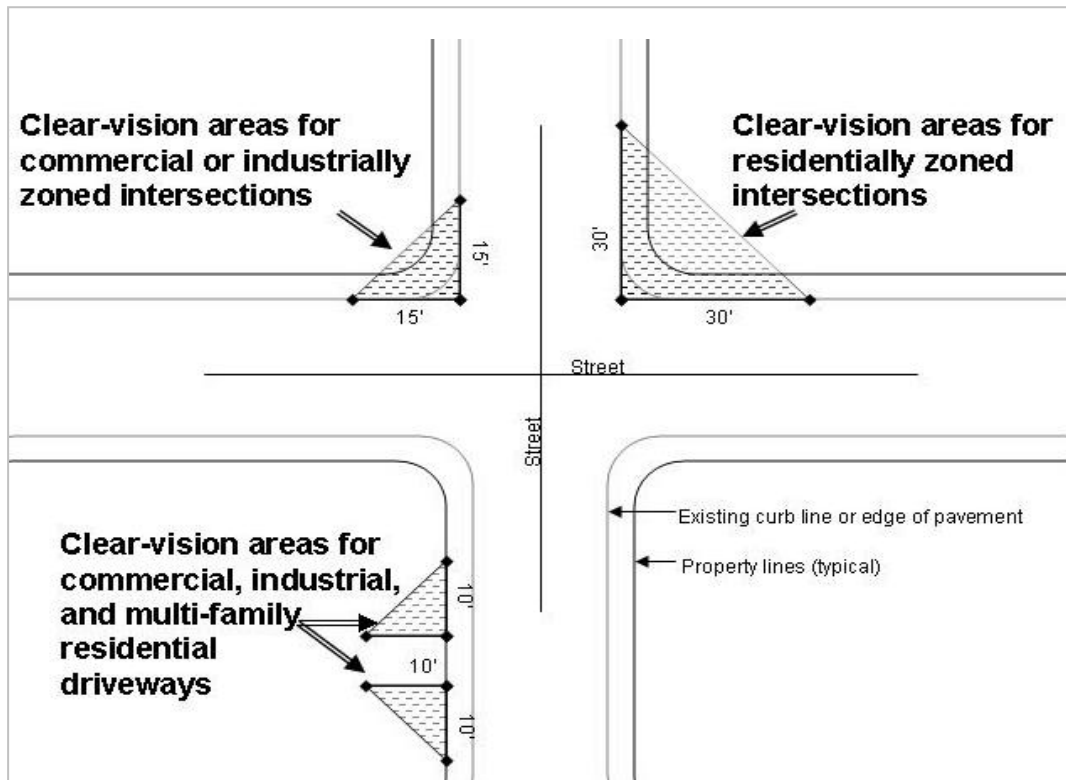

CLEAR VISION AREA

Clear Vision Areas are shaded above.

- No plants greater than 36 inches in height should be in this area
- Trees may remain provided that they are limbed up to a minimum of 8 feet.